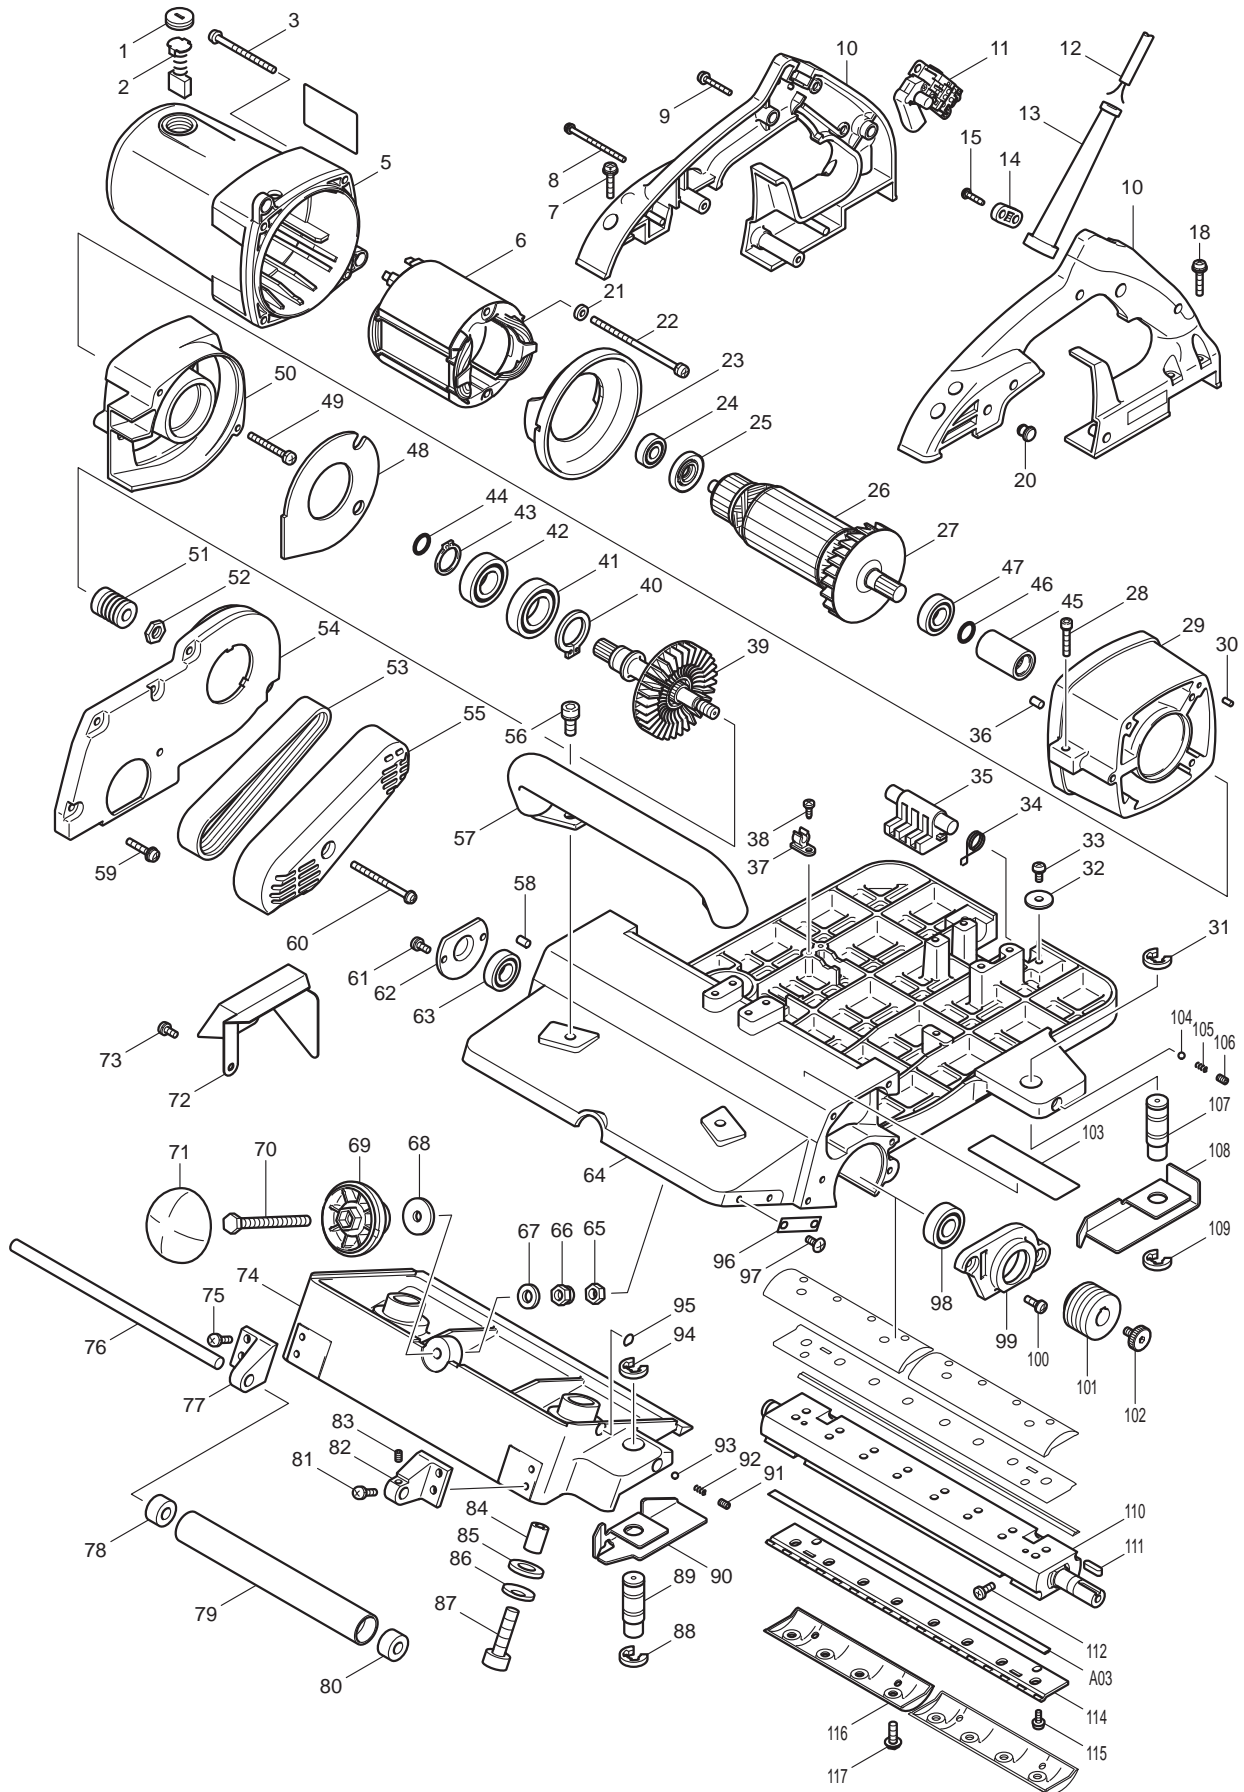

02 - 2010  
KP312  
12-9/32" PLANER

Item No	Type	Ref	Part No	Description	Qty	Unit
1			643700-5	BRUSH HOLDER CAP 7-18	2	PC.
2	1		191953-5	CARBON BRUSH CB-203 2PC/SET (W/O ORIGIN)	1	SET
	2		194991-6	CARBON BRUSH CB-203 2PC/SET (W/ ORIGIN)	1	SET
3			911288-6	PAN HEAD SCREW M5X65	4	PC.
5			153577-5	MOTOR HOUSING COMPLETE	1	PC.
6			636241-8	FIELD 115V	1	PC.
7			911248-8	PAN HEAD SCREW M5X28	4	PC.
8			911188-0	PAN HEAD SCREW M4X60	2	PC.
9			911153-9	PAN HEAD SCREW M4X28	2	PC.
10			183569-0	HANDLE SET	1	SET
11			651056-2	SWITCH TG71CR-2	1	PC.
12			664455-9	CORD W/PLUG 2P-14-10M	1	PC.
13			682564-2	CORD GUARD	1	PC.
14			687052-4	STRAIN RELIEF	1	PC.
15			265995-6	TAPPING SCREW 4X18	2	PC.
18			911248-8	PAN HEAD SCREW M5X28	4	PC.
20			286034-9	CAP 12	1	PC.
21			941102-2	FLAT WASHER 5	2	PC.
22			911942-2	PAN HEAD SCREW M5X95	2	PC.
23			418156-9	BAFFLE PLATE	1	PC.
24			211061-7	BALL BEARING 6000LLB	1	PC.
25			681640-9	INSULATION WASHER	1	PC.
26			516876-0	ARMATURE ASS'Y 115V	1	PC.
		INC.		Item No. 24,25,27,47		
27			241868-7	FAN 82	1	PC.
28			922251-4	HEX. SOCKET HEAD BOLT M5X30	2	PC.
29			317674-3	MOTOR BRACKET	1	PC.
30			256251-5	PIN 4	1	PC.
31			961062-2	STOP RING E-12	1	PC.
32			253010-8	FLAT WASHER 6	2	PC.
33			911211-1	PAN HEAD SCREW M5X12	2	PC.
34			231668-3	TORSION SPRING 15	1	PC.
35			418155-1	FOOT	1	PC.
36			263005-3	RUBBER PIN 6	1	PC.
37			416536-3	WRENCH HOLDER	1	PC.
38			266026-4	TAPPING SCREW BIND CT 4X12	1	PC.
39			153578-3	SPINDLE COMPLETE	1	PC.
40			961105-0	RETAINING RING S-25	1	PC.
41			211351-8	BALL BEARING 6005LLB	1	PC.
42			211301-3	BALL BEARING 6004LLB	1	PC.
43			961060-6	RETAINING RING S-20	1	PC.
44			213154-6	O RING 14	1	PC.
45			331650-3	COUPLING	1	PC.
46			213154-6	O RING 14	1	PC.
47			211236-8	BALL BEARING 6002DDW	1	PC.
48			345320-8	BLAST DISK	1	PC.
49			911268-2	PAN HEAD SCREW M5X45	3	PC.
50			317673-5	MAIN BRACKET	1	PC.
51			222140-6	V-PULLEY 9-23L	1	PC.
52			252085-4	HEX. NUT M10-17	1	PC.
53			225061-1	POLY V BELT 9-355	1	PC.
54			317676-9	BRACKET COVER	1	PC.
55			317672-7	BELT COVER	1	PC.